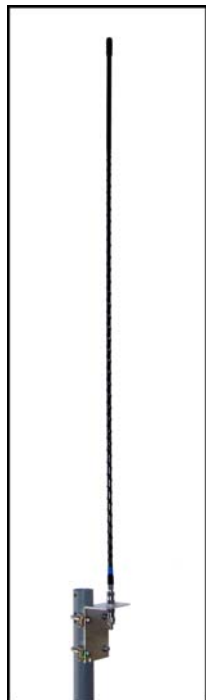

# Multi-Band Outdoor Antenna Kit

(Model AFXSM-6)

**Perfect for Retro-Fits**

Any Over-the-Air Antenna  
(Ch 7- Ch 69) **Not Included**

**Combines All Signals  
On A Single Cable**

**Satellite Radio  
Antenna**

**Model PRO-600**  
(Also available with high gain  
Model PRO-500 Antenna)

**AM/FM Antenna**  
(Model: AFHD-4)

**Triplexer**  
(Model: TPLXR)

- Antenna Kit for:**
- AM
  - FM
  - XM
  - Sirius
  - HD Radio
  - Broadcast TV \*