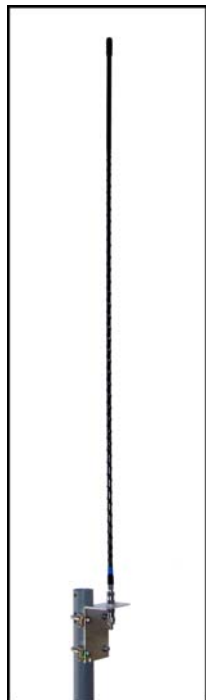

Multi-Band Outdoor Antenna Kit

(Model AFXSM-6)

Perfect for Retro-Fits

Any Over-the-Air Antenna
(Ch 7- Ch 69) **Not Included**

**Combines All Signals
On A Single Cable**

**Satellite Radio
Antenna**

Model PRO-600
(Also available with high gain
Model PRO-500 Antenna)

AM/FM Antenna
(Model: AFHD-4)

Triplexer
(Model: TPLXR)

Antenna Kit for:

- AM
- FM
- XM
- Sirius
- HD Radio
- Broadcast TV *

* With addition of any Broadcast TV Antenna. **Note:** Triplexer / Quadplexer will pass Ch 7 to 69. Not applicable for use with channels 2 thru 6.

RG-6 Cable
(300 ft max) **
Not included

Includes power inserter
for powering optional
line- amplifiers

Quadplexer
(Model: QPLEX)
Also sold separately for
multiple receiver installations

Kit Includes:	
QTY	Description
1	PRO-600 Sat Radio Ant with wall mount
1 Lot	Mounting hardware for PRO-600 wall mt.
1 Lot	Pole mounting hardware for PRO-600 ant
1	AFHD-4 AM / FM Antenna with wall mt.
1 Lot	Mounting hardware for AM /FM wall mt.
1 Lot	Pole mounting hardware for AM/FM ant
1	Triplexer Model TPLXR
6	Weather boot
1	Quadplexer Model QPLEX
1	F-71 F-male to F-male coupler
1	3 ft F-female to SMB-plug cable
2	3 ft F-male to F-male RG-59 cable
2	20 dB attenuator
2	10 dB attenuator
1	F-female to DIN adapter
1	Twin lead AM radio antenna adapter
2	Grounding lug and star washer