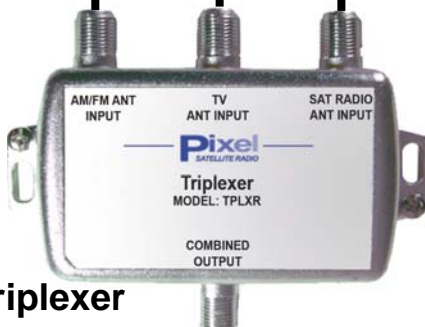

Multi-Band Outdoor Antenna Kit

(Model AFXSM-6)

Perfect for Retro-Fits

Any Over-the-Air Antenna
(Ch 7- Ch 69) **Not Included**

**Combines All Signals
On A Single Cable**

**Satellite Radio
Antenna**

Model PRO-600
(Also available with high gain
Model PRO-500 Antenna)

AM/FM Antenna
(Model: AFHD-4)

Triplexer
(Model: TPLXR)

Antenna Kit for:

- AM
- FM
- XM
- Sirius
- HD Radio
- Broadcast TV *

* With addition of any Broadcast TV Antenna. **Note:** Triplexer / Quadplexer will pass Ch 7 to 69. Not applicable for use with channels 2 thru 6.

RG-6 Cable
(300 ft max) **
Not included

Includes power inserter
for powering optional
line- amplifiers

Quadplexer
(Model: QPLEX)
Also sold separately for
multiple receiver installations

Kit Includes:	
QTY	Description
1	PRO-600 Sat Radio Ant with wall mount
1 Lot	Mounting hardware for PRO-600 wall mt.
1 Lot	Pole mounting hardware for PRO-600 ant
1	AFHD-4 AM / FM Antenna with wall mt.
1 Lot	Mounting hardware for AM /FM wall mt.
1 Lot	Pole mounting hardware for AM/FM ant
1	Triplexer Model TPLXR
6	Weather boot
1	Quadplexer Model QPLEX
1	F-71 F-male to F-male coupler
1	3 ft F-female to SMB-plug cable
2	3 ft F-male to F-male RG-59 cable
2	20 dB attenuator
2	10 dB attenuator
1	F-female to DIN adapter
1	Twin lead AM radio antenna adapter
2	Grounding lug and star washer