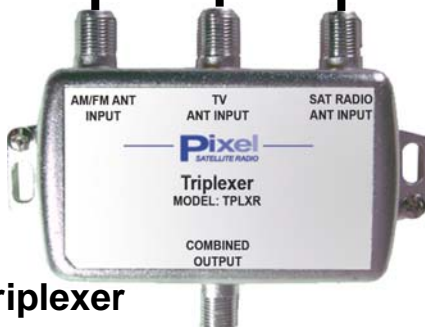

# Multi-Band Outdoor Antenna Kit

(Model AFXSM-6)

**Perfect for Retro-Fits**

Any Over-the-Air Antenna  
(Ch 7- Ch 69) **Not Included**

**Combines All Signals  
On A Single Cable**

**Satellite Radio  
Antenna**

**Model PRO-600**  
(Also available with high gain  
Model PRO-500 Antenna)

**AM/FM Antenna**  
(Model: AFHD-4)

**Triplexer**  
(Model: TPLXR)

- Antenna Kit for:**
- AM
  - FM
  - XM
  - Sirius
  - HD Radio
  - Broadcast TV \*

**Quadplexer**  
(Model: QPLEX)  
Also sold separately for  
multiple receiver installations

Kit Includes:	
QTY	Description
1	PRO-600 Sat Radio Ant with wall mount
1 Lot	Mounting hardware for PRO-600 wall mt.
1 Lot	Pole mounting hardware for PRO-600 ant
1	AFHD-4 AM / FM Antenna with wall mt.
1 Lot	Mounting hardware for AM /FM wall mt.
1 Lot	Pole mounting hardware for AM/FM ant
1	Triplexer Model TPLXR
6	Weather boot
1	Quadplexer Model QPLEX
1	F-71 F-male to F-male coupler
1	3 ft F-female to SMB-plug cable
2	3 ft F-male to F-male RG-59 cable
2	20 dB attenuator
2	10 dB attenuator
1	F-female to DIN adapter
1	Twin lead AM radio antenna adapter
2	Grounding lug and star washer