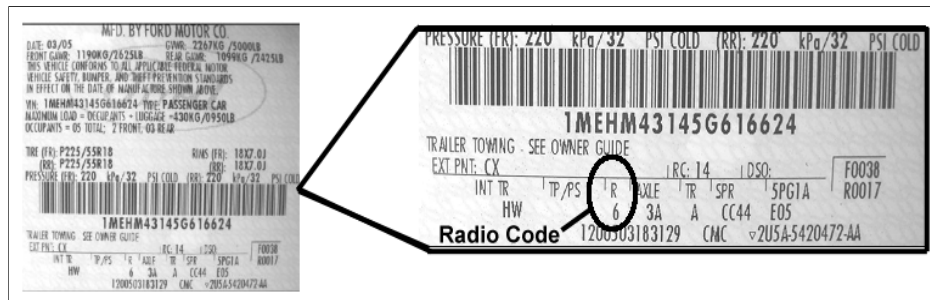

Mercury

Model	Model Years	Terk Adapter	OE Radio Model	Remarks
Grand Marquis	2005-2006	XMDFDK	Radio Must Have SAT Button	Radio Code K
Mariner	2005-2006	XMDFDK	Radio Must Have SAT Button	*Radio Code 8 ok/ **Radio code X and M Need world connector adapter
Montego	2005-2006	FD-XMFD5	Radio Must Have SAT Button	
Mountaineer	2005-2006	XMDFDK	***Radio Must Have SAT Button	2005 Models are ok if they have SAT Button/ 2006 Models are N/A Will not work with vehicles equipped with navigation or rear entertainment

*Ford radio codes are found on the driver door sticker